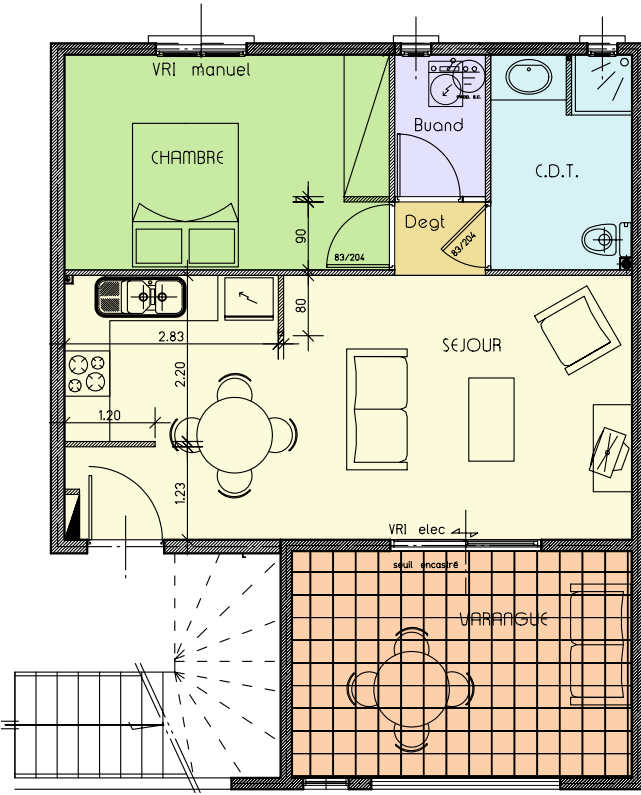

VILLA NAIS

LOGEMENT N°6

TYPE T2

MO : SCCV LE DOMAINE DE NAIS

NIV +2

TABLEAU DE SURFACE

Sejour/ cuisine = 26.28m²
 Chambre = 12.26m²
 Cabinet de toilette = 5.33m²
 Buanderie = 2.25m²
 Degagement = 1.16m²

Varangue = 13.50m²

Surface Habitable = 47.28m²

Surface Utile = 60.78m²

PARKING 6 = 12.50m²