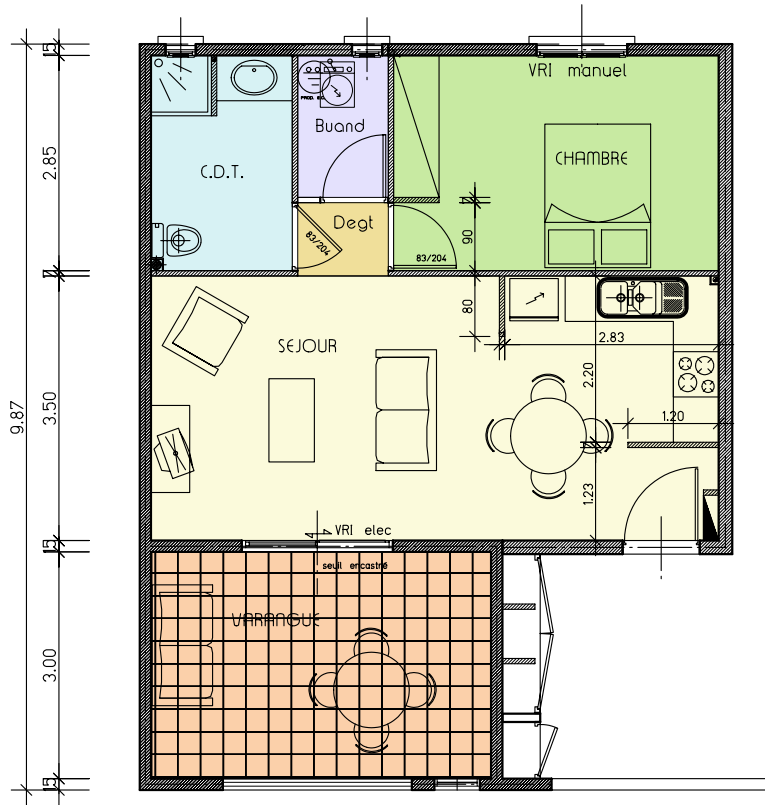

VILLA NAIS

LOGEMENT N°5

TYPE T2

MO : SCCV LE DOMAINE DE NAIS

NIV +2

TABLEAU DE SURFACE

Sejour/ cuisine = 26.28m²
 Chambre = 12.26m²
 Cabinet de toilette = 5.33m²
 Buanderie = 2.25m²
 Degagement = 1.16m²

Varangue = 13.50m²

Surface Habitable = 47.28m²

Surface Utile = 60.78m²

PARKING 5 = 12.50m²