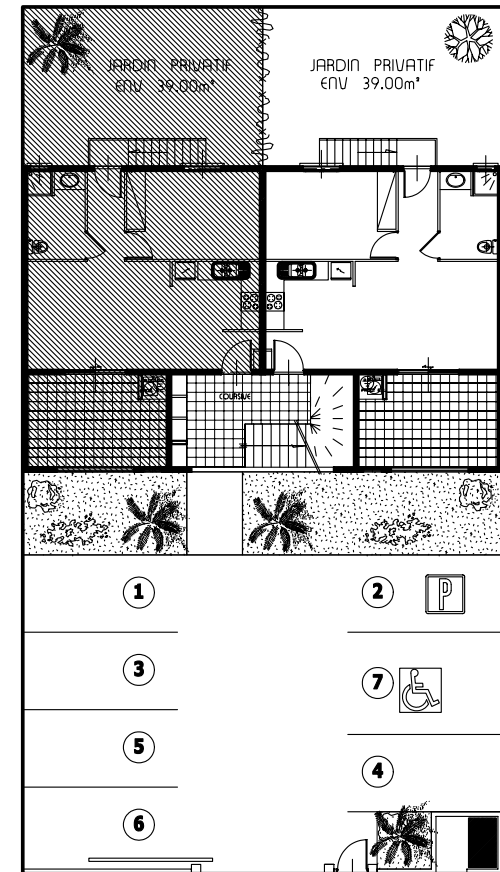

VILLA NAIS

LOGEMENT N°2

TYPE T2

MO : SCCV LE DOMAINE DE NAIS

NIV RDC

TABLEAU DE SURFACE

 Sejour/ cuisine = 26.28m²
 Chambre = 12.26m²
 Cabinet de toilette = 5.33m²
 Degagement = 3.50m²

Varangue = 13.50m²

Surface Habitable = 47.37m²

Surface Utile = 60.87m²

Jardin privatif = 39.00 environ

PARKING 2 = 12.50m²