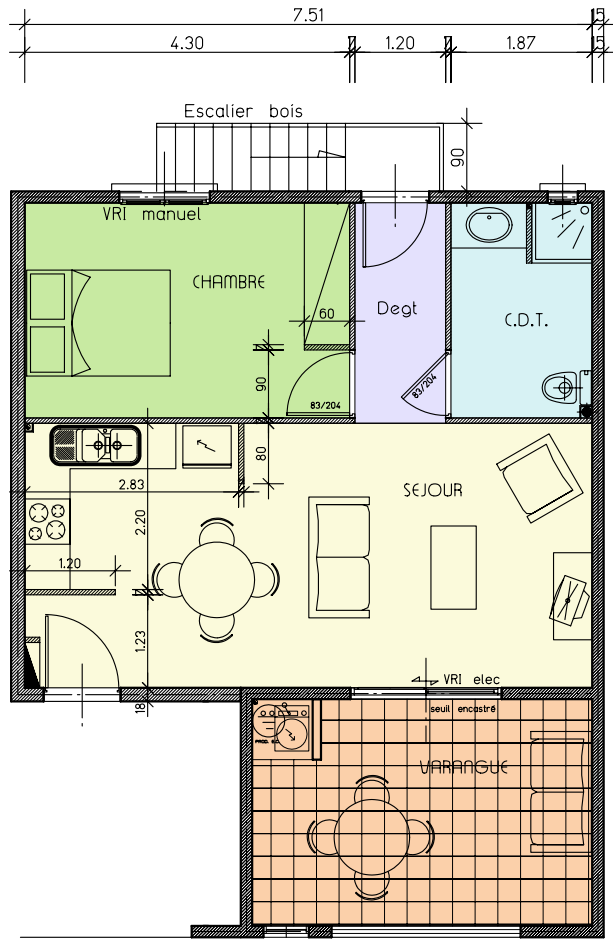

VILLA NAIS

LOGEMENT N°2

TYPE T2

MO : SCCV LE DOMAINE DE NAIS

NIV RDC

TABLEAU DE SURFACE

 Sejour/ cuisine = 26.28m²
 Chambre = 12.26m²
 Cabinet de toilette = 5.33m²
 Degagement = 3.50m²

Varangue = 13.50m²

Surface Habitable = 47.37m²

Surface Utile = 60.87m²

Jardin privatif = 39.00 environ

PARKING 2 = 12.50m²