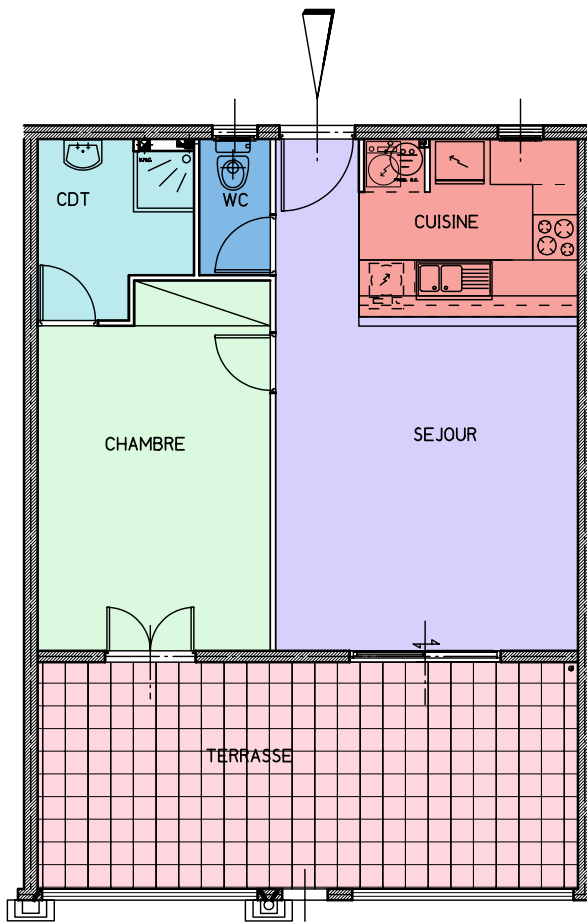

APT N°6- BATIMENT C

T2 LES TERRASSES DE LA MARINA

NIV +2 SOCV LES TERRASSES DE LA MARINA

TABLEAU DE SURFACE

SEJOUR = 20.26m²

CUISINE = 6.71m²

CHAMBRE = 14.33m²

CDT = 4.32m²

WC = 1.69m²

TERRASSE = 21.45m²

SURF.HAB = 47.31m²

SURF UTILE = 68.76m²