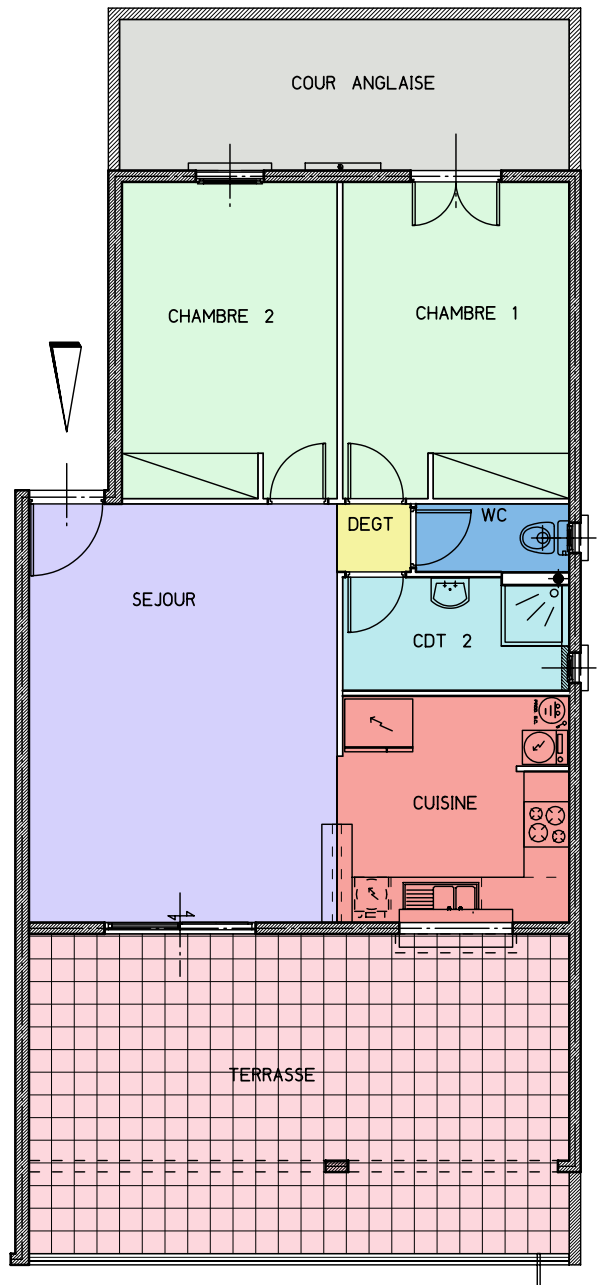

APT N°1- BATIMENT C

T3	LES TERRASSES DE LA MARINA
NIV +1	SCCV LES TERRASSES DE LA MARINA

TABLEAU DE SURFACE

SEJOUR = 22.60m²
 CUISINE = 9.15m²
 CHAMBRE 1= 12.53m²
 CHAMBRE 2= 11.90m²
 CDT = 4.40m²
 WC = 1.83m²
 DEGT= 0.87m²

 TERRASSE =30.22m²
 COUR ANGLAISE = 11.90m²

 SURF.HAB = 63.28m²
 SURF UTILE =105.40m²